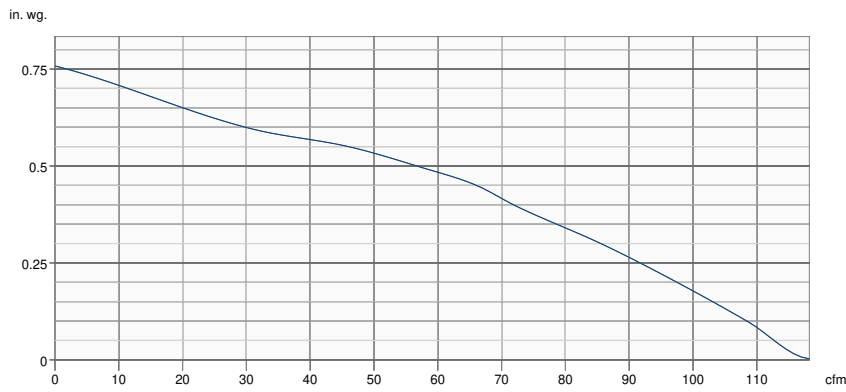

Dimensions and weights

Duct dimension; Circular, inlet	4 in.
Duct dimension; Circular, outlet	4 in.
Weight	12.4 lb

Optional

Duct connection type	Circular
----------------------	----------

Performance

Performance curve

Hydraulic data

Required air flow	-
Required static pressure	-
Working air flow	-
Working static pressure	-
Air density	0.075 lb/ft ³
Power	-
Fan control - RPM	-
Current	-
Airflow efficiency	-
Control voltage	-
Supply voltage	-