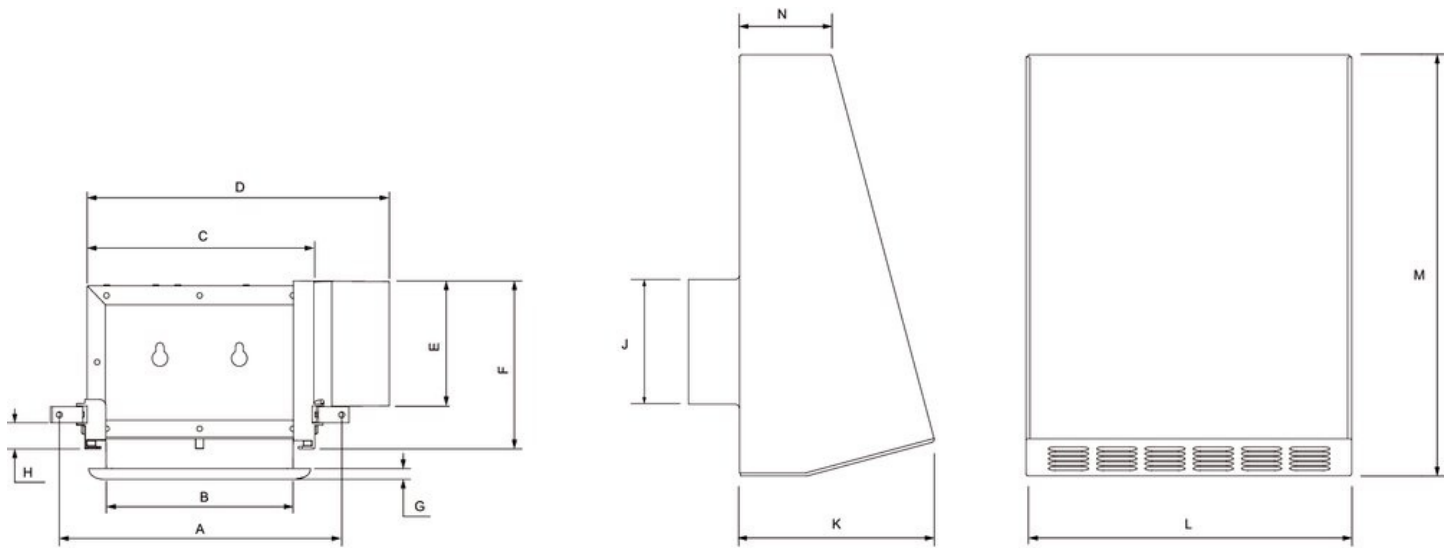

Performances

HVI Certified Rating(s)

Airflow (CFM) Table

Model	0.1" Ps		0.2" Ps		0.6" Ps	
	CFM	W	CFM	W	CFM	W
PBW110	100	18.3	90	18.8	28	18.1
PBW110H	100	18.3	90	18.8	28	18.1
PBW110L10	100	18.3	90	18.8	28	18.1
PBW110L7	100	18.3	90	18.8	28	18.1

Dimensions

Model	A	B	C	D	E	F	G	H	J	K	L	M	N
PBW 110	8 15/16 (227)	5 13/16 (148)	7 3/16 (183)	9 9/16 (243)	4 (102)	5 5/16 (135)	5/16 (8)	3/16 (5)	4 (102)	6 (152)	10 1/4 (260)	13 (330)	2 3/4 (70)
PBW 110H	8 15/16 (227)	5 13/16 (148)	7 3/16 (183)	9 9/16 (243)	4 (102)	5 5/16 (135)	5/16 (8)	3/16 (5)	4 (102)	6 (152)	10 1/4 (260)	13 (330)	2 3/4 (70)
PBW 110L	8 15/16 (227)	5 13/16 (148)	7 3/16 (183)	9 9/16 (243)	4 (102)	5 5/16 (135)	5/16 (8)	3/16 (5)	4 (102)	6 (152)	10 1/4 (260)	13 (330)	2 3/4 (70)

Dimensions are in inches (mm)